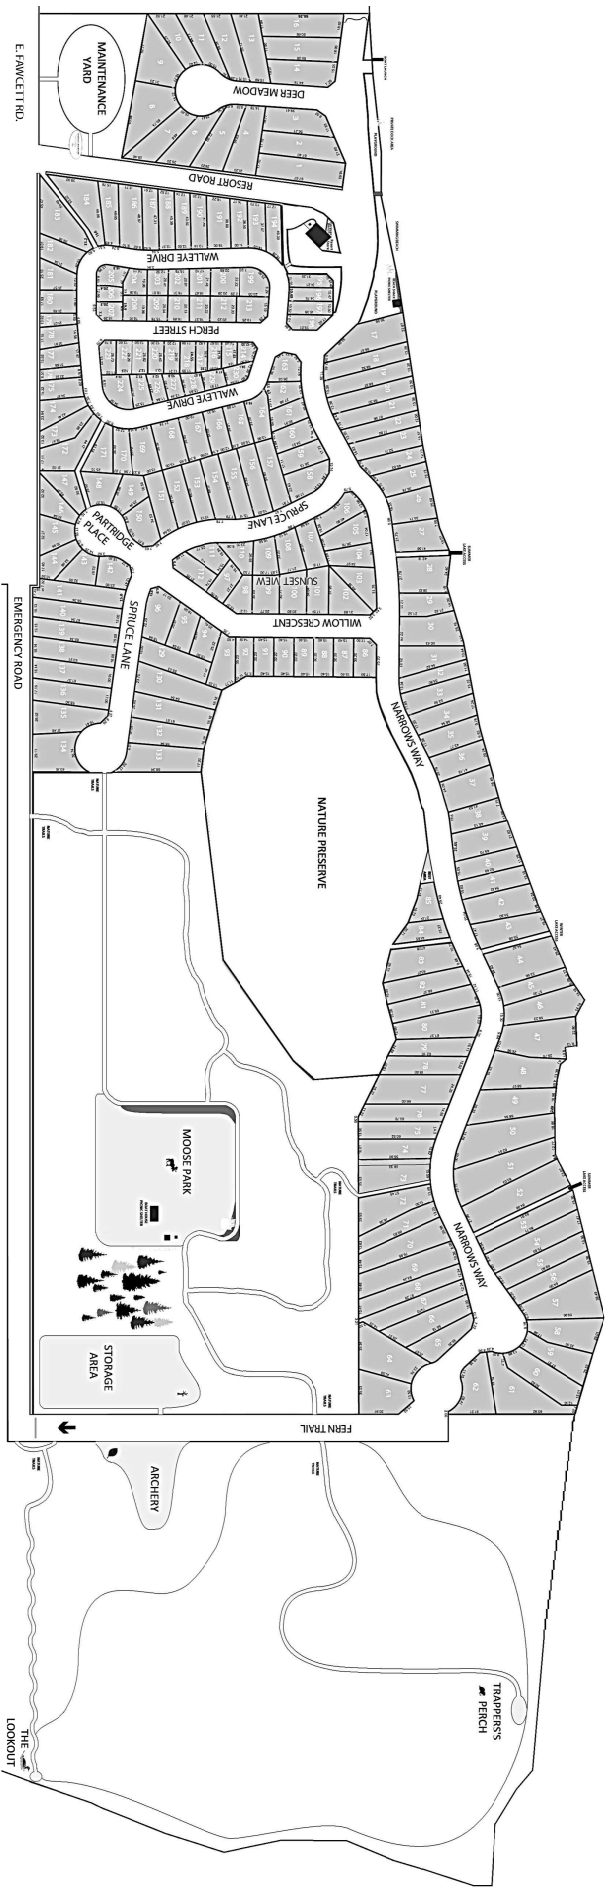

FAWCETT LAKE RESORT

Alberta, Canada
fawcettlakeresort.com
 587.877.0746

 **COMMUNITY BUILDING**
 **POWER SERVICE**
 (all measurements in meters)

Alberta, Canada
lakelots@fawcettlakeresort.com
587.877.0746

FAWCETT LAKE RESORT

FAWCETT LAKE RESORT

Alberta, Canada
lakelots@fawcettlakeresort.com
587.877.0746

SUMMER LAKE ACCESS

NATURE TRAILS

FAWCETT LAKE RESORT

Alberta, Canada

lakelots@fawcettlakeresort.com

587.877.0746

SUMMER
LAKE ACCESS

WINTER
LAKE ACCESS

NATURE PRESERVE

FAWCETT LAKE RESORT

Alberta, Canada

laketots@fawcettlakeresort.com

587.877.0746

SUMMER
LAKE ACCESS